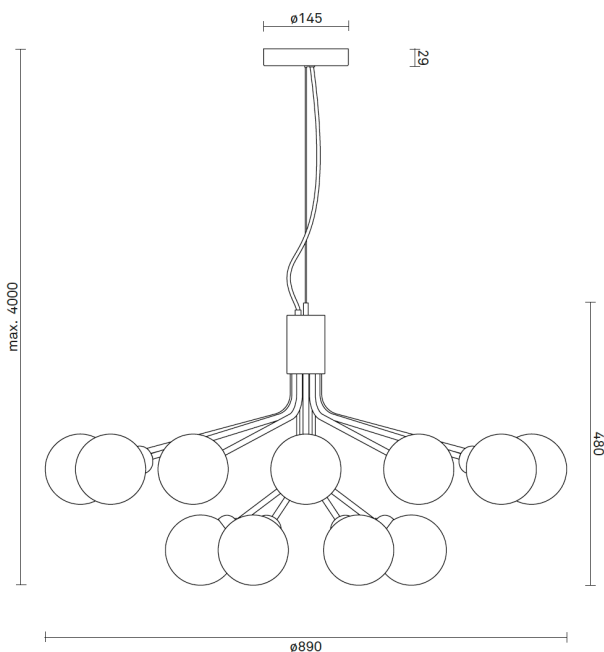

TECHNICAL INFO

Product no.: 05180424

Type: Suspension - Indoor

Colour:

Glass: Opal White

Metal: Brushed Brass Finish

Cable: Gold

Materials:

Anodized metal

Mouth-blown glass

Fabric covered cable

Dimensions:

ø890mm x 480mm

Ceiling plate: ø145mm x 29mm

Fabric cable - Length: 4000mm

Product weight: